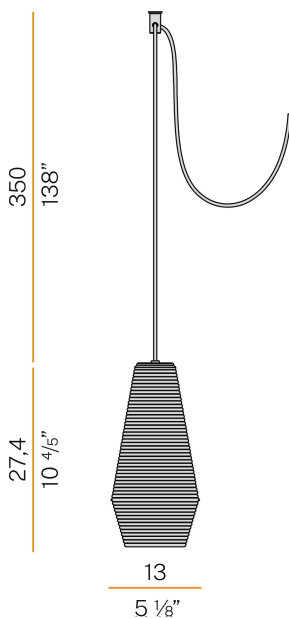

PANZERI

Olivia

220-240V AC

M09753.000.0200

black/steel diffuser

Data sheet

CODE	M09753.000.0200
SYSTEM POWER CONSUMPTION	max 57W
LIGHT SOURCE	LED retrofit / halogen
LIGHT SOURCE KIT	* included
COMPATIBLE SOURCES	LED retrofit bulb 8W E27 2700K Ra80 1050lm (no dimming) * / max 57W E27
COLOUR TEMPERATURE	2700K Ra>80
LIGHT DISTRIBUTION	diffused
POWER SUPPLY	220-240V AC
FREQUENCY	50/60Hz
NOMINAL LUMINOUS FLUX	1050lm
WEIGHT	1,04 Kg
PROTECTION DEGREE	IP20
COLOUR TOLLERANCES	SDCM <6
PACKING DIMENSIONS (CM)	0,0 x 0,0 x 0,0

Multiple suspension lighting fixture for interiors, with direct and indirect light emission. Rough aluminium structure.

Diffuser in blown glass with white, crystal, steel, amber, bronze, tobacco or green ribbing finish.

Turned pickled sheet metal closing disk in black or mat brass polyacrylic paint.

3,5m (137,8") long suspension and power cable in PVC with black fabric covering. Provided without power canopy, complete with polycarbonate hook.

Technical drawing